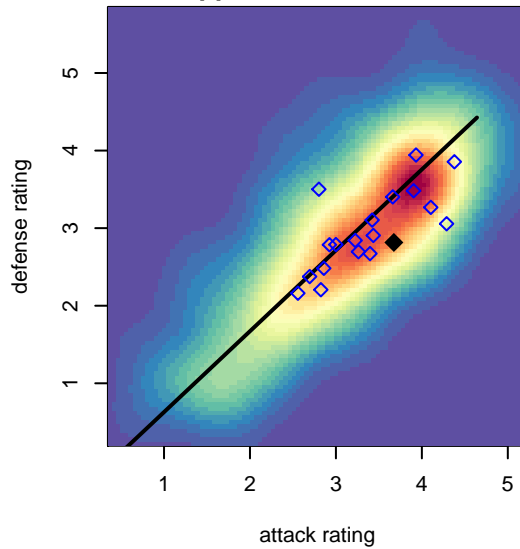

**attack and defense rating
relative to others at age
and all opponents in last 13 months**