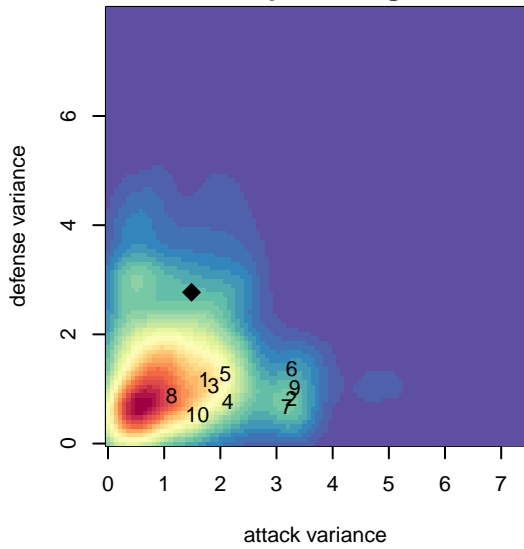

PacNW Maroon B00

Pacific Northwest SC
 Tukwila, WA
 B00 total strength=1736
 attack=39.41 defense=16.7
 fall league = RCL B00 Div 1

alt names used:
 PacNW B00 Maroon A
 PacNW 00 Maroon
 PacNW B00 Maroon A
 PACIFIC NORTHWEST SC PACNW 00 MARO
 PacNW B00 Maroon A

Venues played:
 2016 Rainier Challenge Samba U17
 2016 WA Rush Cup B00 Gold U17
 2016 FWRL B00
 2016 RCL B00 Div 1
 2016 WYS Championship B00

**attack and defense variance (black dot)
relative to other teams
and top 10 in region**