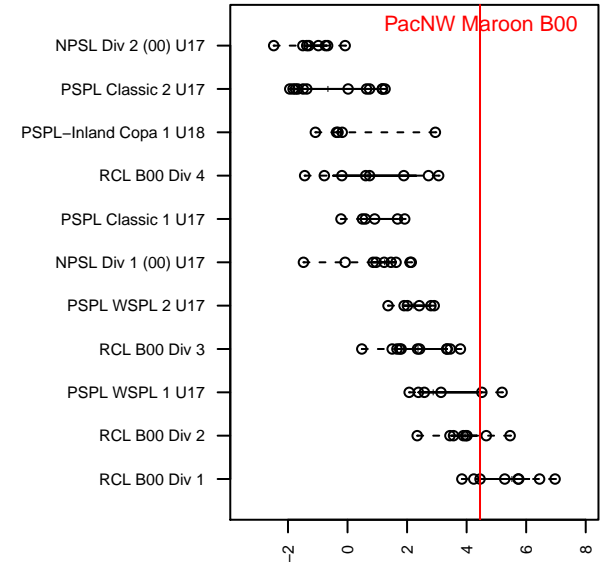

**attack and defense rating
relative to others at age
and all opponents in last 13 months**