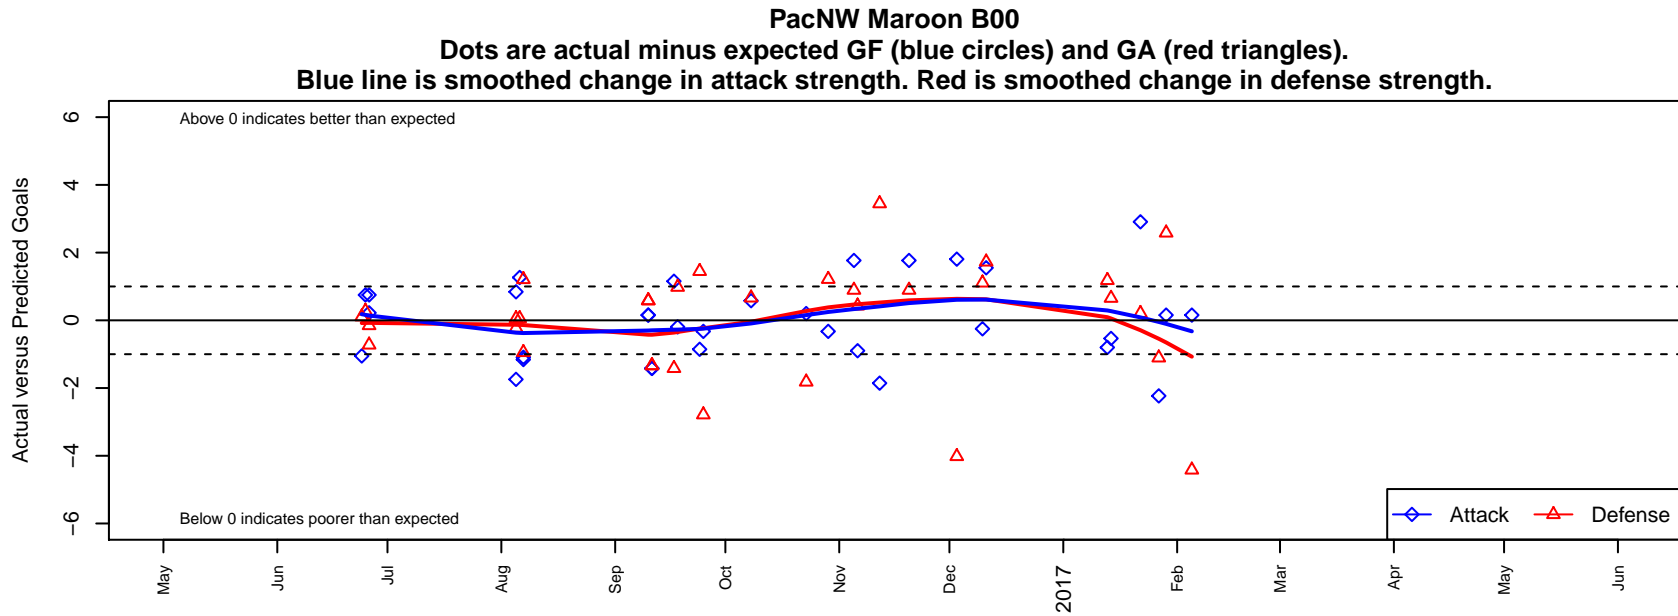

PacNW Maroon B00

Pacific Northwest SC
 Tukwila, WA
 B00 total strength=1736
 attack=39.41 defense=16.7
 fall league = RCL B00 Div 1

alt names used:
 PacNW B00 Maroon A
 PacNW 00 Maroon
 PacNW B00 Maroon A
 PACIFIC NORTHWEST SC PACNW 00 MARO
 PacNW B00 Maroon A

Venues played:
 2016 Rainier Challenge Samba U17
 2016 WA Rush Cup B00 Gold U17
 2016 FWRL B00
 2016 RCL B00 Div 1
 2016 WYS Championship B00

**attack and defense variance (black dot)
relative to other teams
and top 10 in region**