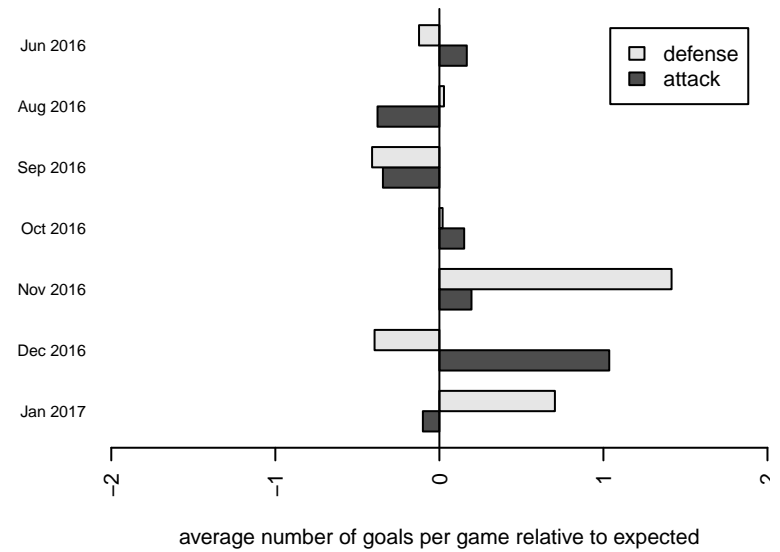

Performance relative to 13 month average