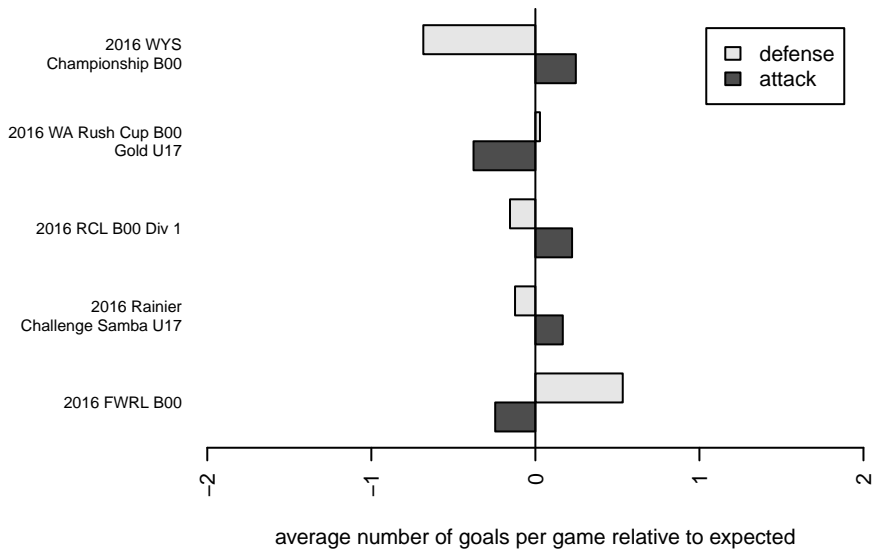

Performance relative to 13 month average